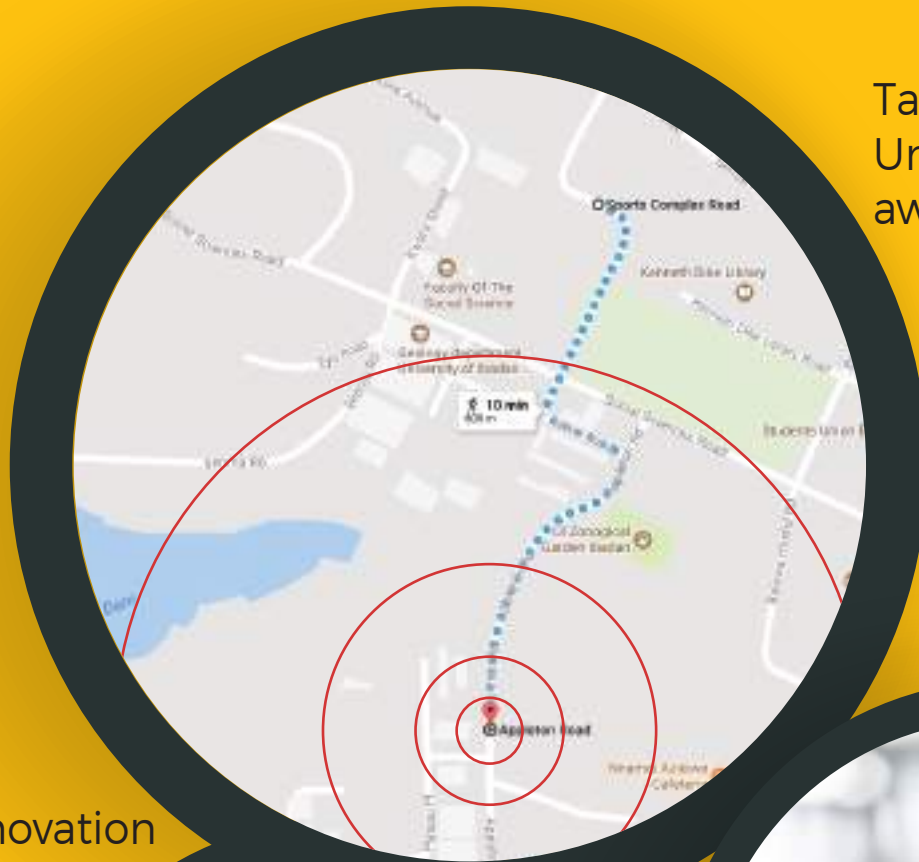

Take up a regular sport activity at the University Sports Centre, 10 minutes away from the LPI iHub

your creative innovation could be in this spot